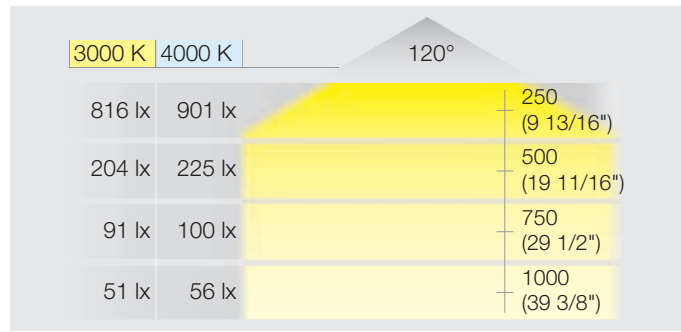

LED 2037

ELITE LIGHTED WARDROBE TUBE KIT

12 V SYSTEM

IP20

- > *CRI 90 lights are Title 24 Compliant
- > *CRI 90 lights offer more vibrant, true color rendering than lower CRI products
- > A great way to brighten up your closet space
- > 2 color temperatures available
- > 4 finishes to choose from
- > Comes ready to install
- > Tube is cut 6 mm (1/4") shorter than nominal size to allow room for end caps and driver cable exit

Note
Position cable around and out of tube between lens and end cap or through end cap exit hole.

- > Driver see page 51
- > Components see page 107

Finish	833.71.032	833.71.033	833.71.034	833.71.035	833.71.024	833.71.025	833.71.026	833.71.027
Matt aluminum	833.71.032	833.71.033	833.71.034	833.71.035	833.71.024	833.71.025	833.71.026	833.71.027
Polished chrome	833.71.064	833.71.065	833.71.066	833.71.067	833.71.056	833.71.057	833.71.058	833.71.059
Matt nickel	830.28.780	830.28.781	830.28.782	830.28.783	830.28.785	830.28.786	830.28.787	830.28.788
Oil-rubbed bronze	833.71.048	833.71.049	833.71.050	833.71.051	833.71.040	833.71.041	833.71.042	833.71.043
SRP	\$46.00	\$54.00	\$62.00	\$70.00	\$46.00	\$54.00	\$62.00	\$70.00
Light Color (K)	3000 (warm white)				4000 (cool white)			
Length	18"	24"	30"	36"	18"	24"	30"	36"
Wattage	1.8	2.4	3.1	3.7	1.8	2.4	3.1	3.7
Lumen	146	195	243	292	146	195	243	292
CRI	90*							
Material	Aluminum							
Supplied with	Tube, lens, Loox 2037 flexible strip light, 2 m (78 3/4") driver cable, 2 end caps							
Note Loox Lights and Drivers are "Suitable for use within Closet Storage Spaces"								

LOOX LED DRIVER

CONSTANT VOLTAGE 12 V

12 V SYSTEM

THIN PROFILE

- 1 Item No. 833.74.960
 $\otimes_1 + \otimes_2 + \dots + \otimes_6 < 20 \text{ W}$
- 2 Item No. 833.74.962
 $\otimes_1 + \otimes_2 + \dots + \otimes_6 < 40 \text{ W}$
- 3 Item No. 833.74.964
 $\otimes_1 + \otimes_2 + \dots + \otimes_6 < 60 \text{ W}$
max. 42 W per light output