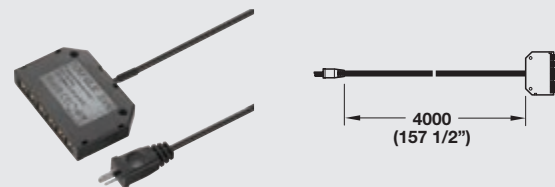

LED DRIVER

CONSTANT VOLTAGE PLUG-IN DRIVER

12 V SYSTEM

-  > Degree of protection: IP20
- > 4 m (157 1/2") lead
- > Class 2

Item No.	833.74.934	833.74.936	833.74.938
SRP	\$12.00	\$20.00	\$30.00
L x W x H	61 x 37 x 43 (2 3/8" x 1 1/2" x 1 11/16")	78 x 46 x 54 (3 1/16" x 1 13/16" x 2 1/8")	84 x 50 x 58 (3 5/16" x 2" x 2 5/16")
Stand-by Power Consumption	0.3 W		
Input voltage	100-240 V; 50-60 Hz		
Output voltage	12 VDC		
Output current	6	15	27
Degree of protection	IP 20		
Number of slots	1 socket for lead		
Material/Finish	Plastic, black		

Note
Loox Lights and Drivers are "Suitable for use within Closet Storage Spaces"

Secondary lead 12 V, Plastic, black with 2 connections

- > 4 m (157 1/2") Item No. 833.74.749 **SRP \$8.00**
- > 2 m (78 3/4") Item No. 833.74.791 **SRP \$8.00**