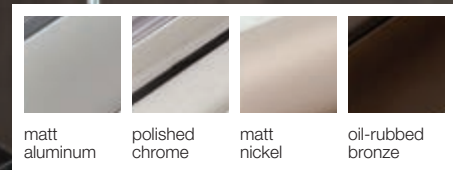

LED 2037

ELITE LIGHTED WARDROBE TUBE KIT

12 V SYSTEM

IP20

- > *CRI 90 lights are Title 24 Compliant
- > *CRI 90 lights offer more vibrant, true color rendering than lower CRI products
- > A great way to brighten up your closet space
- > 2 color temperatures available
- > 4 finishes to choose from
- > Comes ready to install
- > Tube is cut 6 mm (1/4") shorter than nominal size to allow room for end caps and driver cable exit

Note
Position cable around and out of tube between lens and end cap or through end cap exit hole.

- > Driver see page 51
- > Components see page 107

Finish	833.71.032	833.71.033	833.71.034	833.71.035	833.71.024	833.71.025	833.71.026	833.71.027
Matt aluminum	833.71.032	833.71.033	833.71.034	833.71.035	833.71.024	833.71.025	833.71.026	833.71.027
Polished chrome	833.71.064	833.71.065	833.71.066	833.71.067	833.71.056	833.71.057	833.71.058	833.71.059
Matt nickel	830.28.780	830.28.781	830.28.782	830.28.783	830.28.785	830.28.786	830.28.787	830.28.788
Oil-rubbed bronze	833.71.048	833.71.049	833.71.050	833.71.051	833.71.040	833.71.041	833.71.042	833.71.043
SRP	\$46.00	\$54.00	\$62.00	\$70.00	\$46.00	\$54.00	\$62.00	\$70.00
Light Color (K)	3000 (warm white)				4000 (cool white)			
Length	18"	24"	30"	36"	18"	24"	30"	36"
Wattage	1.8	2.4	3.1	3.7	1.8	2.4	3.1	3.7
Lumen	146	195	243	292	146	195	243	292
CRI	90*							
Material	Aluminum							
Supplied with	Tube, lens, Loox 2037 flexible strip light, 2 m (78 3/4") driver cable, 2 end caps							
Note Loox Lights and Drivers are "Suitable for use within Closet Storage Spaces"								