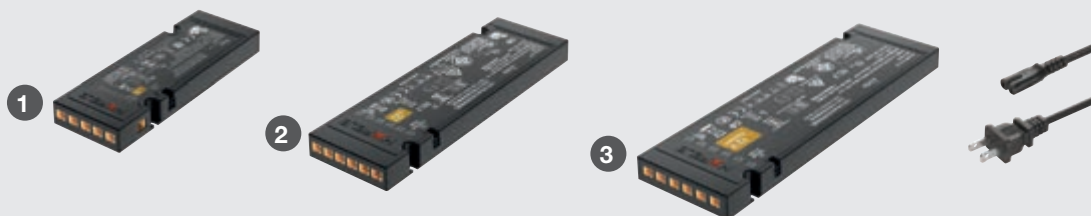

LED 2037

ELITE LIGHTED WARDROBE TUBE KIT

12 V SYSTEM

IP20

- > *CRI 90 lights are Title 24 Compliant
- > *CRI 90 lights offer more vibrant, true color rendering than lower CRI products
- > A great way to brighten up your closet space
- > 2 color temperatures available
- > 4 finishes to choose from
- > Comes ready to install
- > Tube is cut 6 mm (1/4") shorter than nominal size to allow room for end caps and driver cable exit

Note
Position cable around and out of tube between lens and end cap or through end cap exit hole.

- > Driver see page 51
- > Components see page 107

Finish	833.71.032	833.71.033	833.71.034	833.71.035	833.71.024	833.71.025	833.71.026	833.71.027
Matt aluminum	833.71.032	833.71.033	833.71.034	833.71.035	833.71.024	833.71.025	833.71.026	833.71.027
Polished chrome	833.71.064	833.71.065	833.71.066	833.71.067	833.71.056	833.71.057	833.71.058	833.71.059
Matt nickel	830.28.780	830.28.781	830.28.782	830.28.783	830.28.785	830.28.786	830.28.787	830.28.788
Oil-rubbed bronze	833.71.048	833.71.049	833.71.050	833.71.051	833.71.040	833.71.041	833.71.042	833.71.043
SRP	\$46.00	\$54.00	\$62.00	\$70.00	\$46.00	\$54.00	\$62.00	\$70.00
Light Color (K)	3000 (warm white)				4000 (cool white)			
Length	18"	24"	30"	36"	18"	24"	30"	36"
Wattage	1.8	2.4	3.1	3.7	1.8	2.4	3.1	3.7
Lumen	146	195	243	292	146	195	243	292
CRI	90*							
Material	Aluminum							
Supplied with	Tube, lens, Loox 2037 flexible strip light, 2 m (78 3/4") driver cable, 2 end caps							
Note Loox Lights and Drivers are "Suitable for use within Closet Storage Spaces"								

Parallel connection

- > Suitable for all of the world's power systems
- > With an integrated port for a wide selection of switches
- > Max. 42 W per light output
- > Lead length from driver to switch: Max.: 6 m (236 1/4")