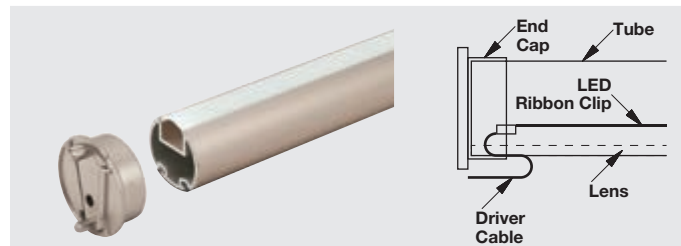

LED 2037

ELITE LIGHTED WARDROBE TUBE KIT

12 V SYSTEM

IP20

- > *CRI 90 lights are Title 24 Compliant
- > *CRI 90 lights offer more vibrant, true color rendering than lower CRI products
- > A great way to brighten up your closet space
- > 2 color temperatures available
- > 4 finishes to choose from
- > Comes ready to install
- > Tube is cut 6 mm (1/4") shorter than nominal size to allow room for end caps and driver cable exit

Note
Position cable around and out of tube between lens and end cap or through end cap exit hole.

- > Driver see page 51
- > Components see page 107

Finish	833.71.032	833.71.033	833.71.034	833.71.035	833.71.024	833.71.025	833.71.026	833.71.027
Matt aluminum	833.71.032	833.71.033	833.71.034	833.71.035	833.71.024	833.71.025	833.71.026	833.71.027
Polished chrome	833.71.064	833.71.065	833.71.066	833.71.067	833.71.056	833.71.057	833.71.058	833.71.059
Matt nickel	830.28.780	830.28.781	830.28.782	830.28.783	830.28.785	830.28.786	830.28.787	830.28.788
Oil-rubbed bronze	833.71.048	833.71.049	833.71.050	833.71.051	833.71.040	833.71.041	833.71.042	833.71.043
SRP	\$46.00	\$54.00	\$62.00	\$70.00	\$46.00	\$54.00	\$62.00	\$70.00
Light Color (K)	3000 (warm white)				4000 (cool white)			
Length	18"	24"	30"	36"	18"	24"	30"	36"
Wattage	1.8	2.4	3.1	3.7	1.8	2.4	3.1	3.7
Lumen	146	195	243	292	146	195	243	292
CRI	90*							
Material	Aluminum							
Supplied with	Tube, lens, Loox 2037 flexible strip light, 2 m (78 3/4") driver cable, 2 end caps							
Note Loox Lights and Drivers are "Suitable for use within Closet Storage Spaces"								

Parallel connection

- > Suitable for all of the world's power systems
- > With an integrated port for a wide selection of switches
- > Max. 42 W per light output
- > Lead length from driver to switch: Max.: 6 m (236 1/4")