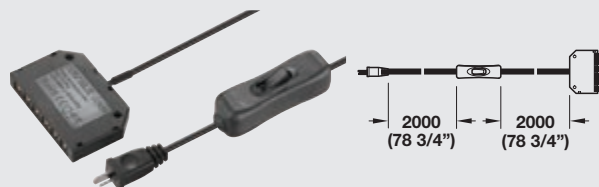

Secondary lead 12 V, Plastic, black with rocker switch and 6-way distributor

- > Item No. 833.74.746 **SRP $24.00**