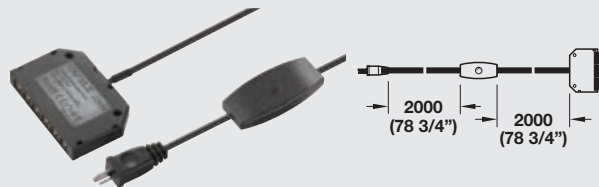

Secondary lead 12 V, Plastic, black with dimmer and 6-way distributor

- > Item No. 833.74.709 **SRP $30.00**